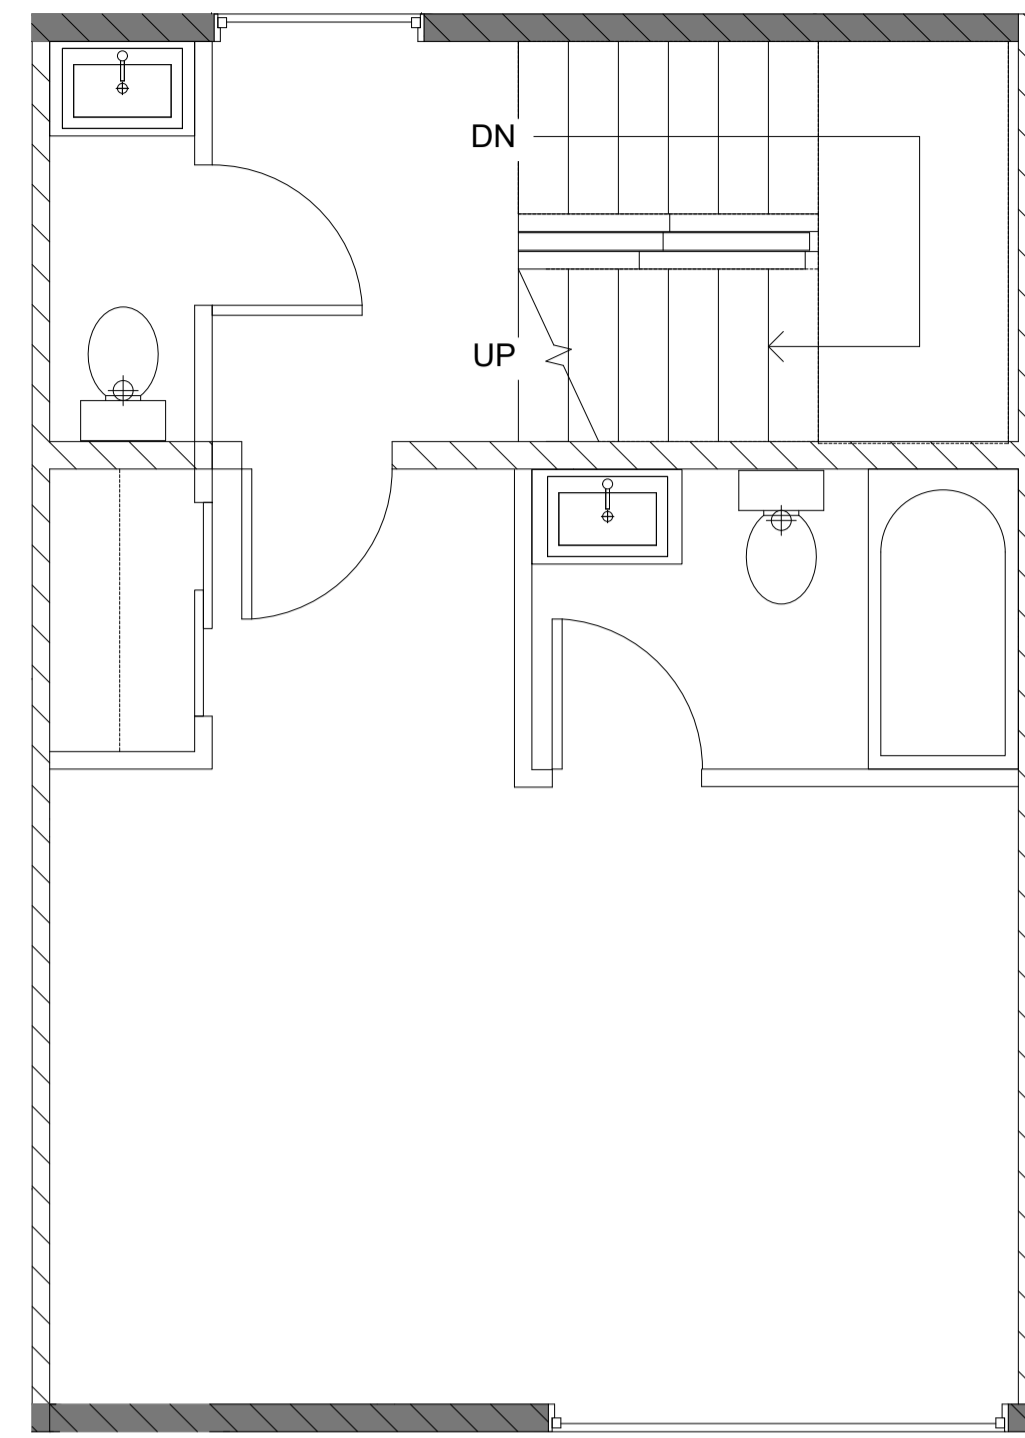

FIRST FLOOR

SECOND FLOOR

THIRD FLOOR

FORTH FLOOR

ROOF DECK

TOTAL SF: 1334
3112 Queen Anne Ave. N., Seattle, WA