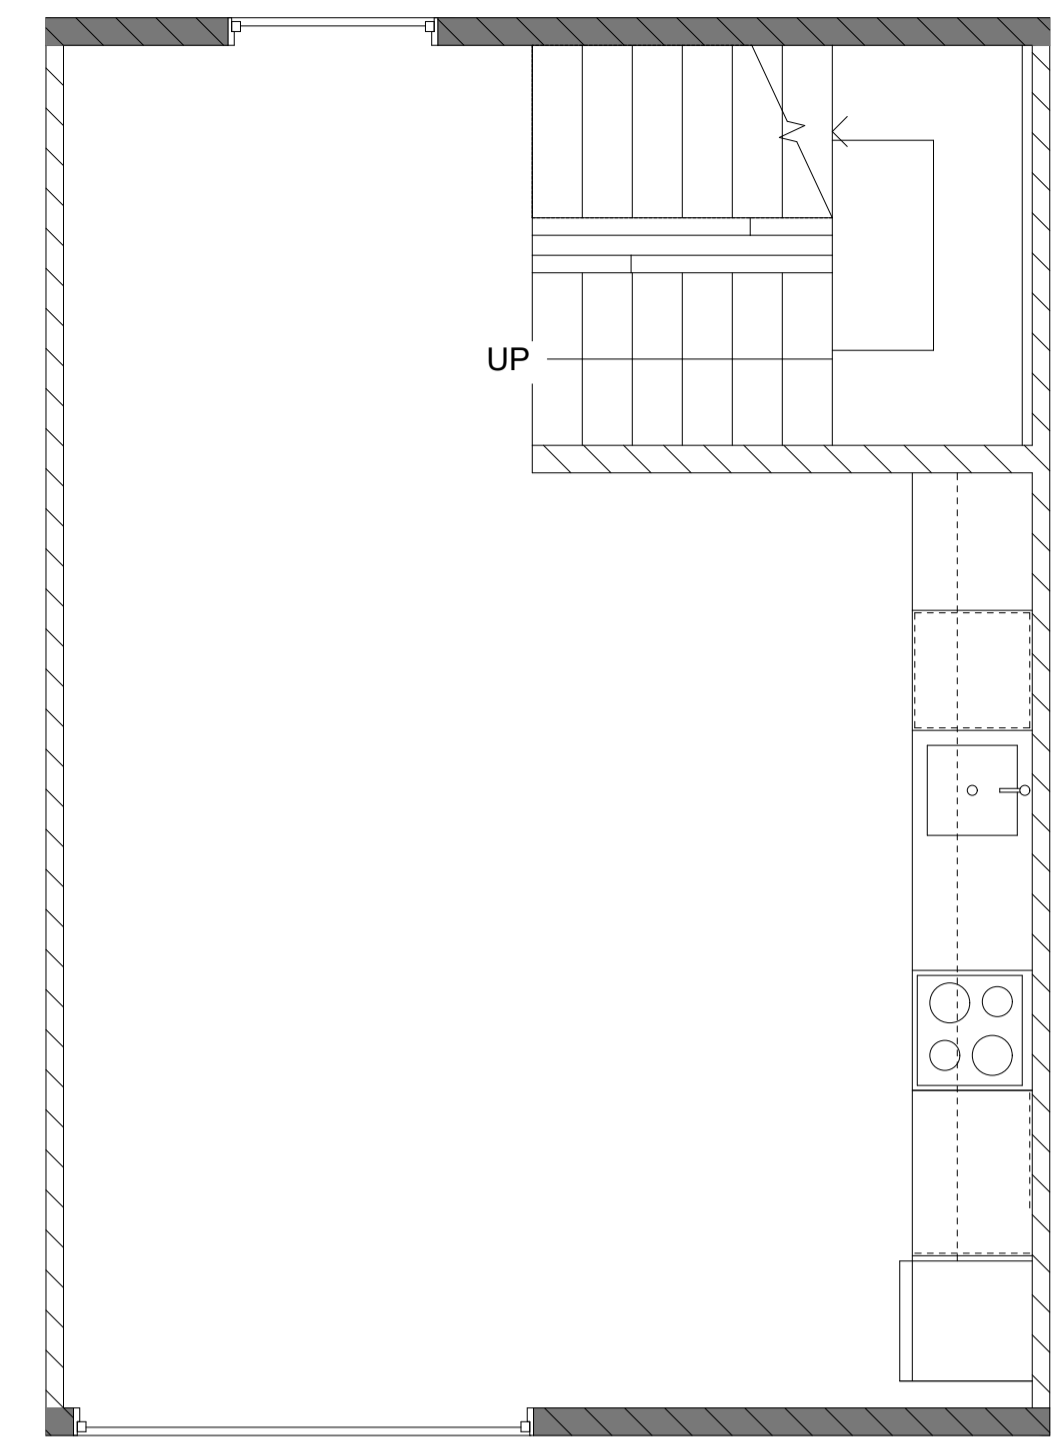

FIRST FLOOR

SECOND FLOOR

THIRD FLOOR

FORTH FLOOR

ROOF DECK

TOTAL SF: 1334
3112 Queen Anne Ave. N., Seattle, WA