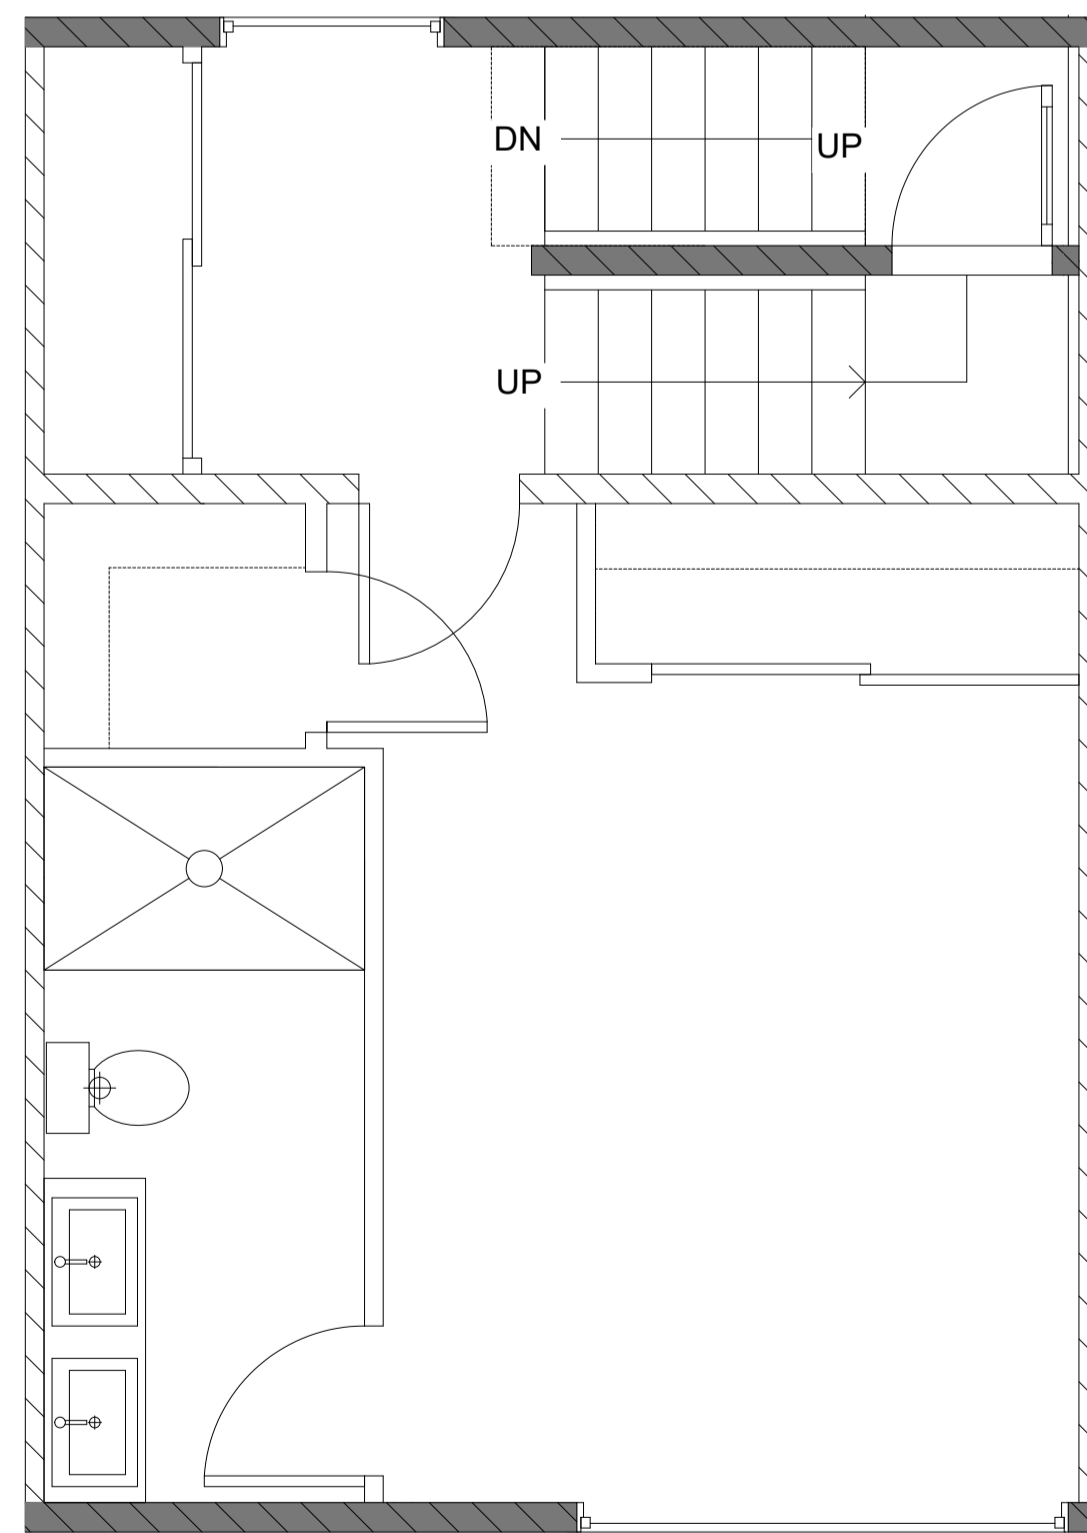

FIRST FLOOR

SECOND FLOOR

THIRD FLOOR

FORTH FLOOR

ROOF DECK

TOTAL SF: 1334
3112 Queen Anne Ave. N., Seattle, WA